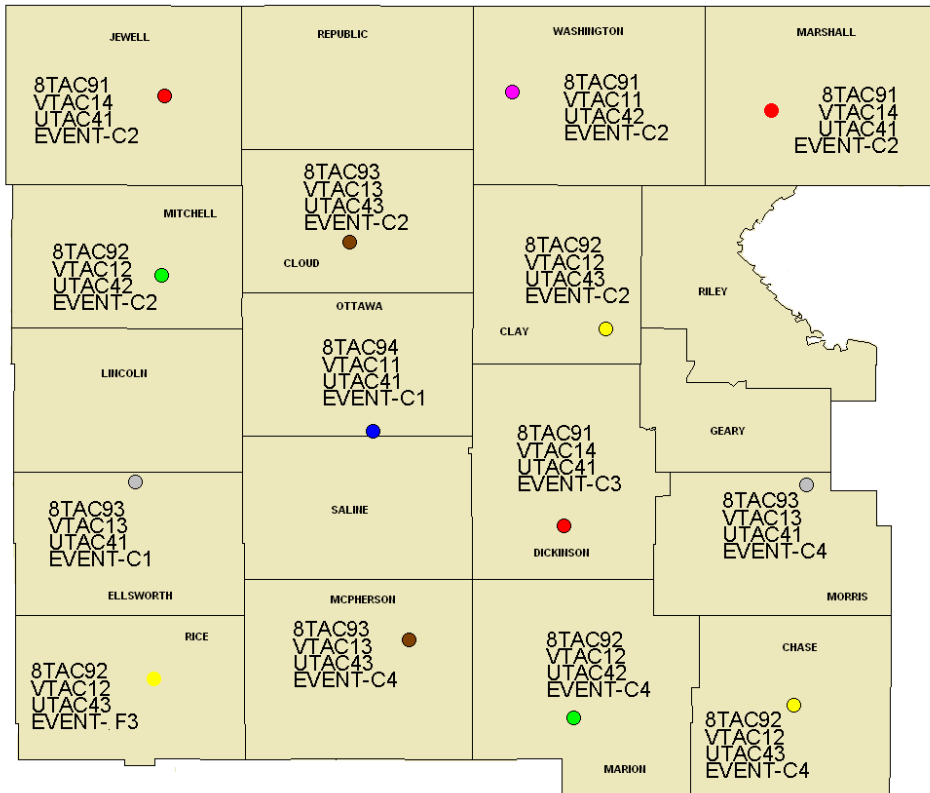

Northeast Kansas Mutual Aid Channels

Northeast Kansas Mutual Aid Channels

Southeast Kansas Mutual Aid Channels

Southeast Kansas Mutual Aid Channels

North Central Kansas Mutual Aid Channels

North Central Kansas Mutual Aid Channels

South Central Kansas Mutual Aid Channels

South Central Kansas Mutual Aid Channels

Northwest Kansas Mutual Aid Channels

<p>CHEYENNE</p> <p>8TAC94 VTAC11 UTAC41 EVENT-D3</p>	<p>RAWLINS</p> <p>8TAC91 VTAC11 UTAC42 EVENT-D3</p>	<p>DECATUR</p> <p>8TAC92 VTAC12 UTAC42 EVENT-D2</p>	<p>NORTON</p> <p>8TAC92 VTAC12 UTAC43 EVENT-D2</p>	<p>PHILLIPS</p> <p>8TAC93 VTAC13 UTAC43 EVENT-D2</p>	<p>SMITH</p> <p>8TAC93 VTAC13 UTAC41 EVENT-D2</p>
<p>SHERMAN</p> <p>8TAC91 VTAC14 UTAC41 EVENT-D3</p>	<p>THOMAS</p> <p>8TAC93 VTAC13 UTAC43 EVENT-D3</p>	<p>SHERIDAN</p>	<p>GRAHAM</p> <p>8TAC94 VTAC11 UTAC41 EVENT-D2</p>	<p>ROOKS</p> <p>8TAC91 VTAC14 UTAC41 EVENT-D2</p>	<p>OSBORNE</p> <p>8TAC92 VTAC12 UTAC43 EVENT-D1</p>
<p>WALLACE</p> <p>8TAC92 VTAC12 UTAC42 EVENT-D3</p>	<p>LOGAN</p> <p>8TAC92 VTAC12 UTAC43 EVENT-D4</p>	<p>GOVE</p> <p>8TAC93 VTAC13 UTAC41 EVENT-D4</p>	<p>TREGO</p>	<p>ELLIS</p> <p>8TAC92 VTAC12 UTAC42 EVENT-D1</p>	<p>RUSSELL</p> <p>8TAC91 VTAC11 UTAC42 EVENT-D1</p>