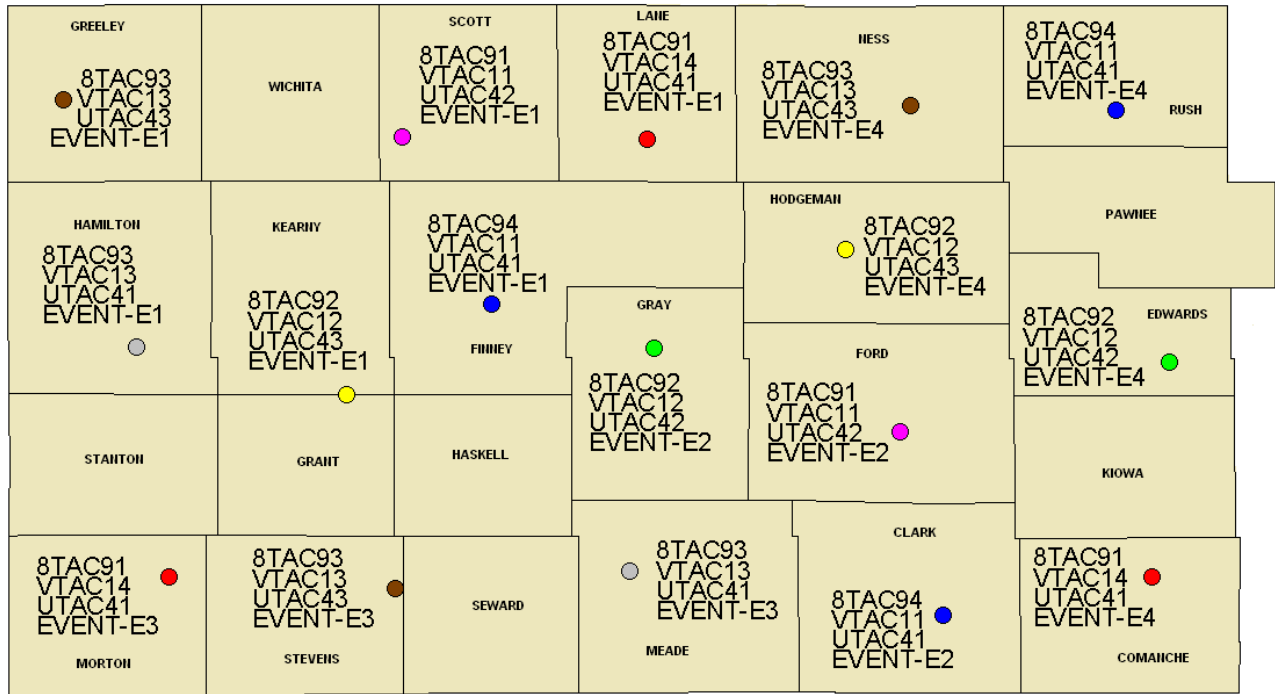

Southwest Kansas Mutual Aid Channels