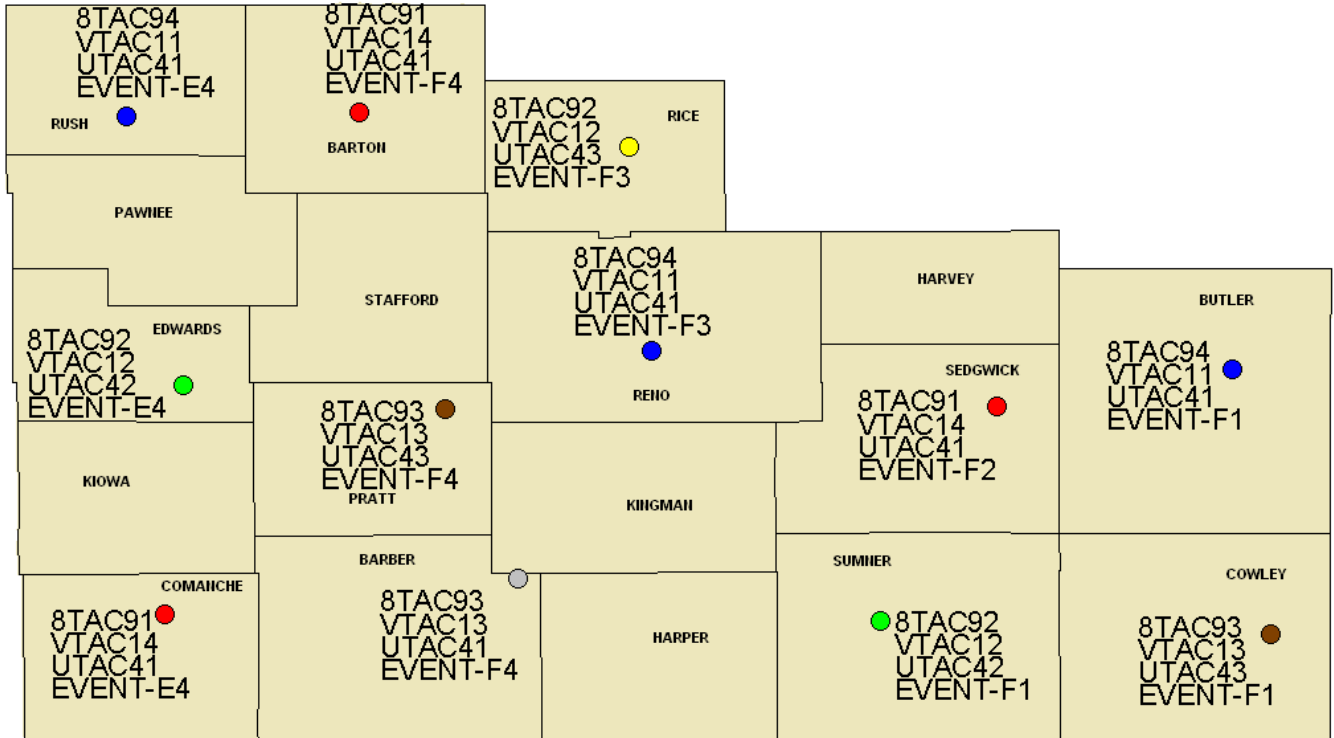

Northeast Kansas Mutual Aid Channels

Northeast Kansas Mutual Aid Channels

Southeast Kansas Mutual Aid Channels

Southeast Kansas Mutual Aid Channels

North Central Kansas Mutual Aid Channels

North Central Kansas Mutual Aid Channels

South Central Kansas Mutual Aid Channels

South Central Kansas Mutual Aid Channels

Northwest Kansas Mutual Aid Channels

<p>CHEYENNE</p> <p>8TAC94 VTAC11 UTAC41 EVENT-D3</p>	<p>RAWLINS</p> <p>8TAC91 VTAC11 UTAC42 EVENT-D3</p>	<p>DECATUR</p> <p>8TAC92 VTAC12 UTAC42 EVENT-D2</p>	<p>NORTON</p> <p>8TAC92 VTAC12 UTAC43 EVENT-D2</p>	<p>PHILLIPS</p> <p>8TAC93 VTAC13 UTAC43 EVENT-D2</p>	<p>SMITH</p> <p>8TAC93 VTAC13 UTAC41 EVENT-D2</p>
<p>SHERMAN</p> <p>8TAC91 VTAC14 UTAC41 EVENT-D3</p>	<p>THOMAS</p> <p>8TAC93 VTAC13 UTAC43 EVENT-D3</p>	<p>SHERIDAN</p>	<p>GRAHAM</p> <p>8TAC94 VTAC11 UTAC41 EVENT-D2</p>	<p>ROOKS</p> <p>8TAC91 VTAC14 UTAC41 EVENT-D2</p>	<p>OSBORNE</p> <p>8TAC92 VTAC12 UTAC43 EVENT-D1</p>
<p>WALLACE</p> <p>8TAC92 VTAC12 UTAC42 EVENT-D3</p>	<p>LOGAN</p> <p>8TAC92 VTAC12 UTAC43 EVENT-D4</p>	<p>GOVE</p> <p>8TAC93 VTAC13 UTAC41 EVENT-D4</p>	<p>TREGO</p>	<p>ELLIS</p> <p>8TAC92 VTAC12 UTAC42 EVENT-D1</p>	<p>RUSSELL</p> <p>8TAC91 VTAC11 UTAC42 EVENT-D1</p>