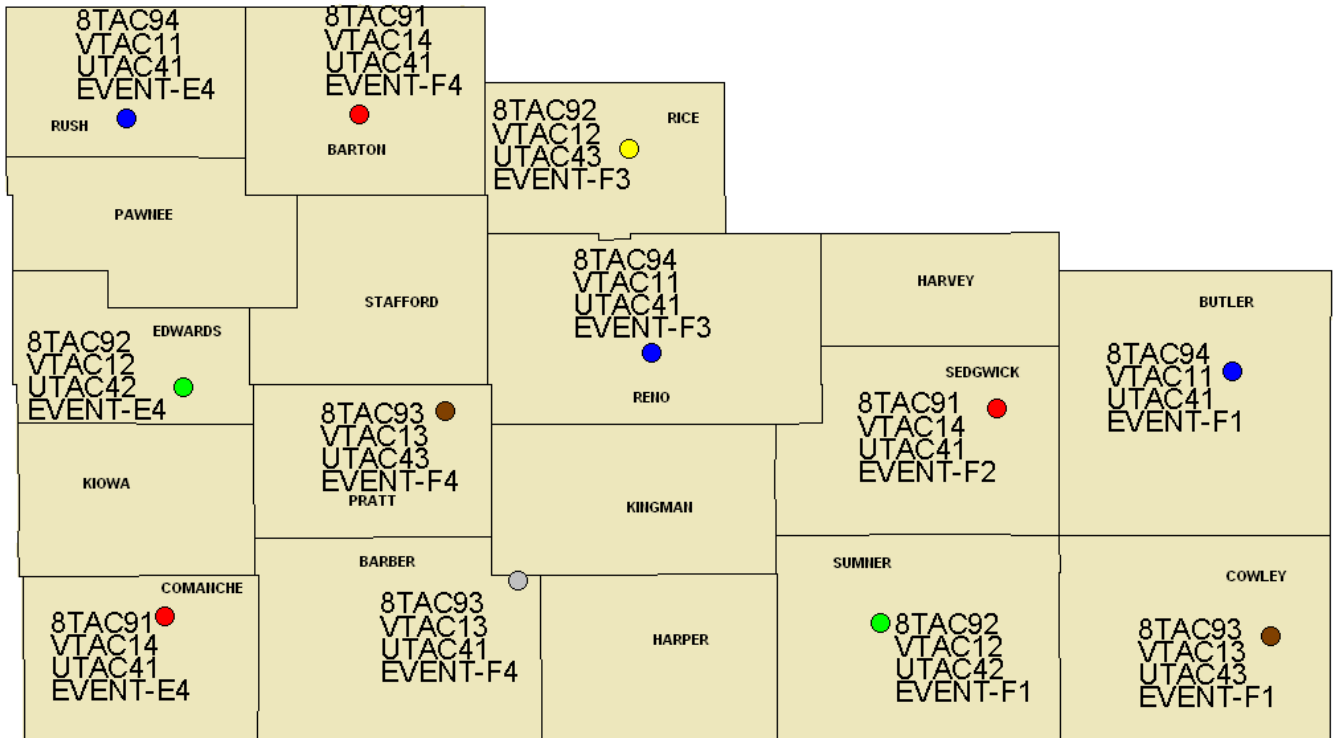

Northeast Kansas Mutual Aid Channels

Northeast Kansas Mutual Aid Channels

Southeast Kansas Mutual Aid Channels

Southeast Kansas Mutual Aid Channels

North Central Kansas Mutual Aid Channels

North Central Kansas Mutual Aid Channels

South Central Kansas Mutual Aid Channels

South Central Kansas Mutual Aid Channels

Northwest Kansas Mutual Aid Channels

<p>CHEYENNE</p> <p>8TAC94 VTAC11 UTAC41 EVENT-D3</p>	<p>RAWLINS</p> <p>8TAC91 VTAC11 UTAC42 EVENT-D3</p>	<p>DECATUR</p> <p>8TAC92 VTAC12 UTAC42 EVENT-D2</p>	<p>NORTON</p> <p>8TAC92 VTAC12 UTAC43 EVENT-D2</p>	<p>PHILLIPS</p> <p>8TAC93 VTAC13 UTAC43 EVENT-D2</p>	<p>SMITH</p> <p>8TAC93 VTAC13 UTAC41 EVENT-D2</p>
<p>SHERMAN</p> <p>8TAC91 VTAC14 UTAC41 EVENT-D3</p>	<p>THOMAS</p> <p>8TAC93 VTAC13 UTAC43 EVENT-D3</p>	<p>SHERIDAN</p>	<p>GRAHAM</p> <p>8TAC94 VTAC11 UTAC41 EVENT-D2</p>	<p>ROOKS</p> <p>8TAC91 VTAC14 UTAC41 EVENT-D2</p>	<p>OSBORNE</p> <p>8TAC92 VTAC12 UTAC43 EVENT-D1</p>
<p>WALLACE</p> <p>8TAC92 VTAC12 UTAC42 EVENT-D3</p>	<p>LOGAN</p> <p>8TAC92 VTAC12 UTAC43 EVENT-D4</p>	<p>GOVE</p> <p>8TAC93 VTAC13 UTAC41 EVENT-D4</p>	<p>TREGO</p>	<p>ELLIS</p> <p>8TAC92 VTAC12 UTAC42 EVENT-D1</p>	<p>RUSSELL</p> <p>8TAC91 VTAC11 UTAC42 EVENT-D1</p>