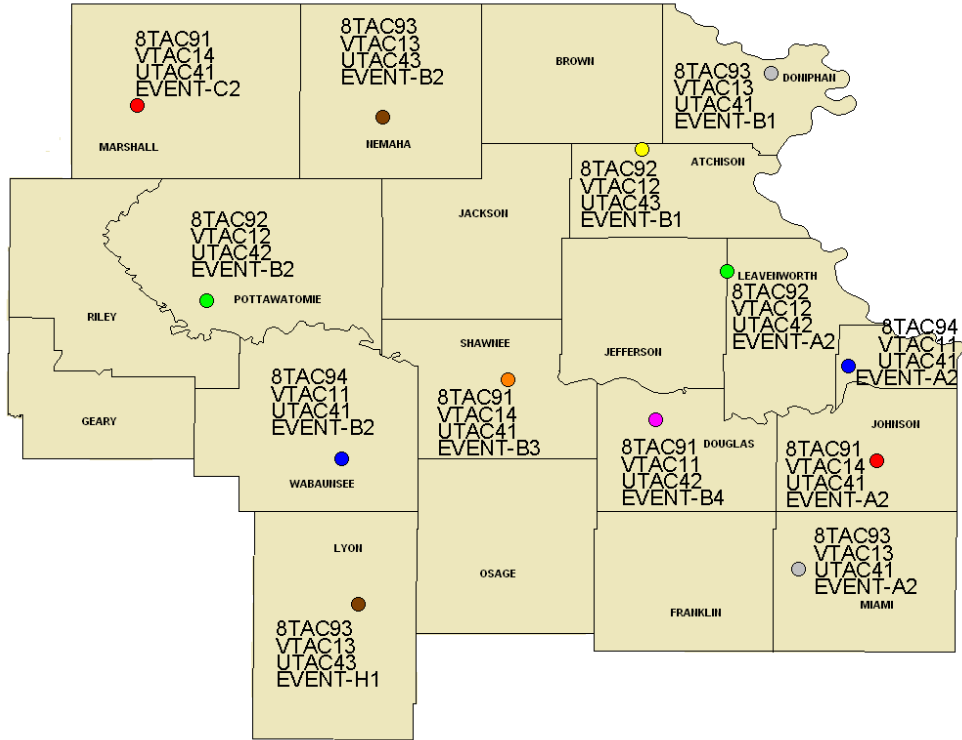

Northeast Kansas Mutual Aid Channels

Northeast Kansas Mutual Aid Channels

Southeast Kansas Mutual Aid Channels

Southeast Kansas Mutual Aid Channels

North Central Kansas Mutual Aid Channels

North Central Kansas Mutual Aid Channels

South Central Kansas Mutual Aid Channels

South Central Kansas Mutual Aid Channels

Northwest Kansas Mutual Aid Channels

<p>CHEYENNE</p> <p>8TAC94 VTAC11 UTAC41 EVENT-D3</p>	<p>RAWLINS</p> <p>8TAC91 VTAC11 UTAC42 EVENT-D3</p>	<p>DECATUR</p> <p>8TAC92 VTAC12 UTAC42 EVENT-D2</p>	<p>NORTON</p> <p>8TAC92 VTAC12 UTAC43 EVENT-D2</p>	<p>PHILLIPS</p> <p>8TAC93 VTAC13 UTAC43 EVENT-D2</p>	<p>SMITH</p> <p>8TAC93 VTAC13 UTAC41 EVENT-D2</p>
<p>SHERMAN</p> <p>8TAC91 VTAC14 UTAC41 EVENT-D3</p>	<p>THOMAS</p> <p>8TAC93 VTAC13 UTAC43 EVENT-D3</p>	<p>SHERIDAN</p>	<p>GRAHAM</p> <p>8TAC94 VTAC11 UTAC41 EVENT-D2</p>	<p>ROOKS</p> <p>8TAC91 VTAC14 UTAC41 EVENT-D2</p>	<p>OSBORNE</p> <p>8TAC92 VTAC12 UTAC43 EVENT-D1</p>
<p>WALLACE</p> <p>8TAC92 VTAC12 UTAC42 EVENT-D3</p>	<p>LOGAN</p> <p>8TAC92 VTAC12 UTAC43 EVENT-D4</p>	<p>GOVE</p> <p>8TAC93 VTAC13 UTAC41 EVENT-D4</p>	<p>TREGO</p>	<p>ELLIS</p> <p>8TAC92 VTAC12 UTAC42 EVENT-D1</p>	<p>RUSSELL</p> <p>8TAC91 VTAC11 UTAC42 EVENT-D1</p>