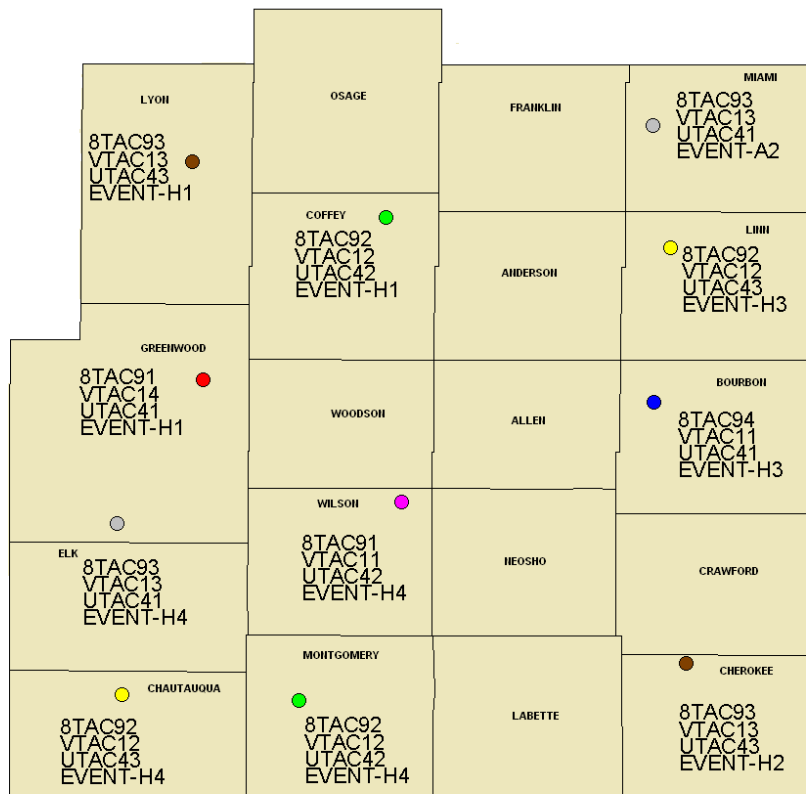

Northeast Kansas Mutual Aid Channels

Northeast Kansas Mutual Aid Channels

Southeast Kansas Mutual Aid Channels

Southeast Kansas Mutual Aid Channels

North Central Kansas Mutual Aid Channels

North Central Kansas Mutual Aid Channels

South Central Kansas Mutual Aid Channels

South Central Kansas Mutual Aid Channels

Northwest Kansas Mutual Aid Channels

<p>CHEYENNE</p> <p>8TAC94 VTAC11 UTAC41 EVENT-D3</p>	<p>RAWLINS</p> <p>8TAC91 VTAC11 UTAC42 EVENT-D3</p>	<p>DECATUR</p> <p>8TAC92 VTAC12 UTAC42 EVENT-D2</p>	<p>NORTON</p> <p>8TAC92 VTAC12 UTAC43 EVENT-D2</p>	<p>PHILLIPS</p> <p>8TAC93 VTAC13 UTAC43 EVENT-D2</p>	<p>SMITH</p> <p>8TAC93 VTAC13 UTAC41 EVENT-D2</p>
<p>SHERMAN</p> <p>8TAC91 VTAC14 UTAC41 EVENT-D3</p>	<p>THOMAS</p> <p>8TAC93 VTAC13 UTAC43 EVENT-D3</p>	<p>SHERIDAN</p>	<p>GRAHAM</p> <p>8TAC94 VTAC11 UTAC41 EVENT-D2</p>	<p>ROOKS</p> <p>8TAC91 VTAC14 UTAC41 EVENT-D2</p>	<p>OSBORNE</p> <p>8TAC92 VTAC12 UTAC43 EVENT-D1</p>
<p>WALLACE</p> <p>8TAC92 VTAC12 UTAC42 EVENT-D3</p>	<p>LOGAN</p> <p>8TAC92 VTAC12 UTAC43 EVENT-D4</p>	<p>GOVE</p> <p>8TAC93 VTAC13 UTAC41 EVENT-D4</p>	<p>TREGO</p>	<p>ELLIS</p> <p>8TAC92 VTAC12 UTAC42 EVENT-D1</p>	<p>RUSSELL</p> <p>8TAC91 VTAC11 UTAC42 EVENT-D1</p>