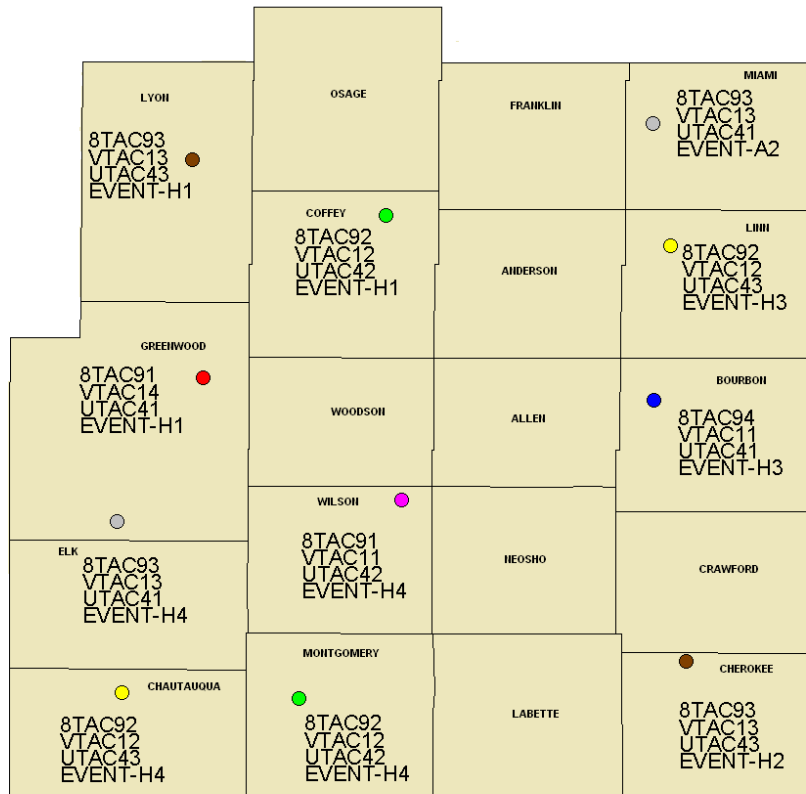

Northeast Kansas Mutual Aid Channels

Northeast Kansas Mutual Aid Channels

Southeast Kansas Mutual Aid Channels

Southeast Kansas Mutual Aid Channels

North Central Kansas Mutual Aid Channels

North Central Kansas Mutual Aid Channels

South Central Kansas Mutual Aid Channels

South Central Kansas Mutual Aid Channels

Northwest Kansas Mutual Aid Channels

<p>CHEYENNE</p> <p>8TAC94 VTAC11 UTAC41 EVENT-D3</p>	<p>RAWLINS</p> <p>8TAC91 VTAC11 UTAC42 EVENT-D3</p>	<p>DECATUR</p> <p>8TAC92 VTAC12 UTAC42 EVENT-D2</p>	<p>NORTON</p> <p>8TAC92 VTAC12 UTAC43 EVENT-D2</p>	<p>PHILLIPS</p> <p>8TAC93 VTAC13 UTAC43 EVENT-D2</p>	<p>SMITH</p> <p>8TAC93 VTAC13 UTAC41 EVENT-D2</p>
<p>SHERMAN</p> <p>8TAC91 VTAC14 UTAC41 EVENT-D3</p>	<p>THOMAS</p> <p>8TAC93 VTAC13 UTAC43 EVENT-D3</p>	<p>SHERIDAN</p>	<p>GRAHAM</p> <p>8TAC94 VTAC11 UTAC41 EVENT-D2</p>	<p>ROOKS</p> <p>8TAC91 VTAC14 UTAC41 EVENT-D2</p>	<p>OSBORNE</p> <p>8TAC92 VTAC12 UTAC43 EVENT-D1</p>
<p>WALLACE</p> <p>8TAC92 VTAC12 UTAC42 EVENT-D3</p>	<p>LOGAN</p> <p>8TAC92 VTAC12 UTAC43 EVENT-D4</p>	<p>GOVE</p> <p>8TAC93 VTAC13 UTAC41 EVENT-D4</p>	<p>TREGO</p>	<p>ELLIS</p> <p>8TAC92 VTAC12 UTAC42 EVENT-D1</p>	<p>RUSSELL</p> <p>8TAC91 VTAC11 UTAC42 EVENT-D1</p>