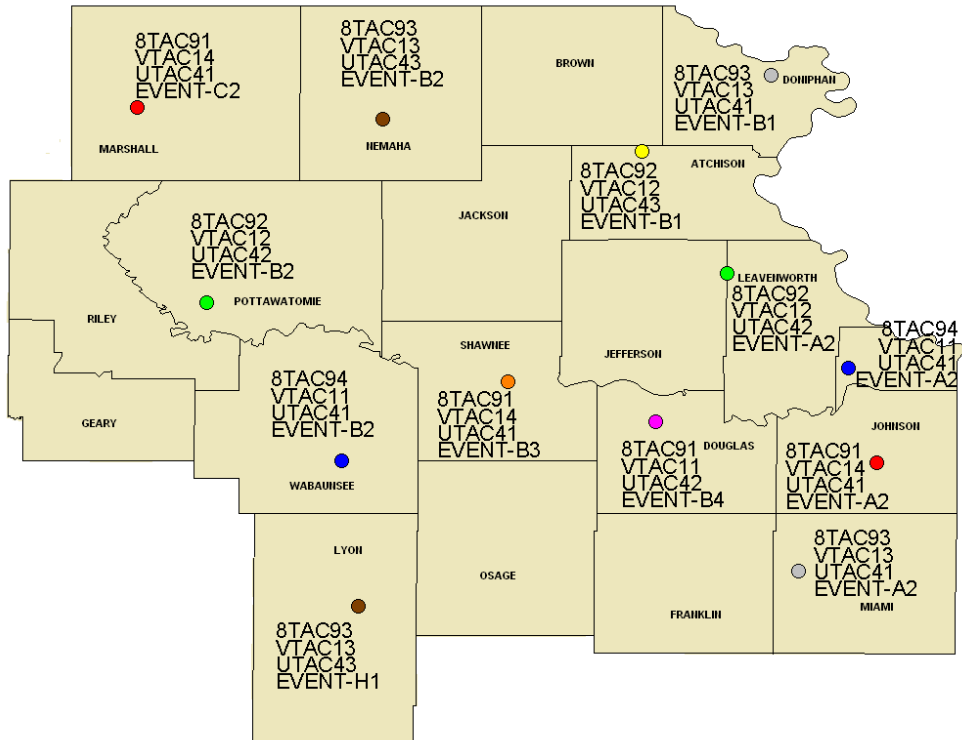

Northeast Kansas Mutual Aid Channels

Northeast Kansas Mutual Aid Channels

Southeast Kansas Mutual Aid Channels

Southeast Kansas Mutual Aid Channels

North Central Kansas Mutual Aid Channels

North Central Kansas Mutual Aid Channels

South Central Kansas Mutual Aid Channels

South Central Kansas Mutual Aid Channels

Northwest Kansas Mutual Aid Channels

<p>CHEYENNE</p> <p>8TAC94 VTAC11 UTAC41 EVENT-D3</p>	<p>RAWLINS</p> <p>8TAC91 VTAC11 UTAC42 EVENT-D3</p>	<p>DECATUR</p> <p>8TAC92 VTAC12 UTAC42 EVENT-D2</p>	<p>NORTON</p> <p>8TAC92 VTAC12 UTAC43 EVENT-D2</p>	<p>PHILLIPS</p> <p>8TAC93 VTAC13 UTAC43 EVENT-D2</p>	<p>SMITH</p> <p>8TAC93 VTAC13 UTAC41 EVENT-D2</p>
<p>SHERMAN</p> <p>8TAC91 VTAC14 UTAC41 EVENT-D3</p>	<p>THOMAS</p> <p>8TAC93 VTAC13 UTAC43 EVENT-D3</p>	<p>SHERIDAN</p>	<p>GRAHAM</p> <p>8TAC94 VTAC11 UTAC41 EVENT-D2</p>	<p>ROOKS</p> <p>8TAC91 VTAC14 UTAC41 EVENT-D2</p>	<p>OSBORNE</p> <p>8TAC92 VTAC12 UTAC43 EVENT-D1</p>
<p>WALLACE</p> <p>8TAC92 VTAC12 UTAC42 EVENT-D3</p>	<p>LOGAN</p> <p>8TAC92 VTAC12 UTAC43 EVENT-D4</p>	<p>GOVE</p> <p>8TAC93 VTAC13 UTAC41 EVENT-D4</p>	<p>TREGO</p>	<p>ELLIS</p> <p>8TAC92 VTAC12 UTAC42 EVENT-D1</p>	<p>RUSSELL</p> <p>8TAC91 VTAC11 UTAC42 EVENT-D1</p>