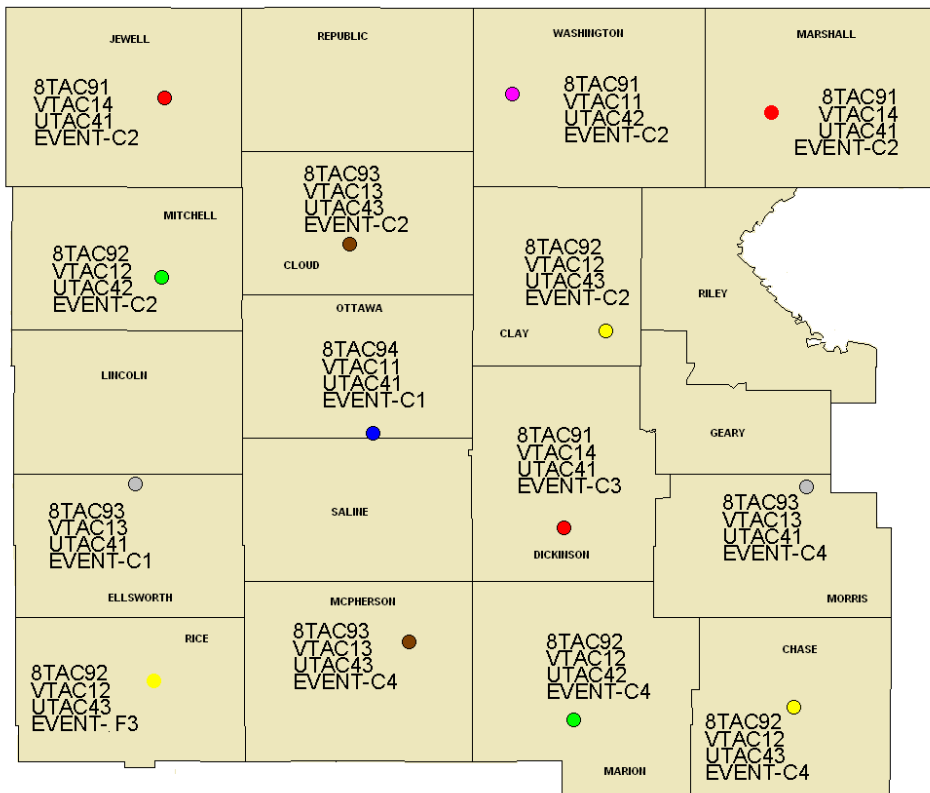

Northeast Kansas Mutual Aid Channels

Northeast Kansas Mutual Aid Channels

Southeast Kansas Mutual Aid Channels

Southeast Kansas Mutual Aid Channels

North Central Kansas Mutual Aid Channels

North Central Kansas Mutual Aid Channels

South Central Kansas Mutual Aid Channels

South Central Kansas Mutual Aid Channels

Northwest Kansas Mutual Aid Channels

<p>CHEYENNE</p> <p>8TAC94 VTAC11 UTAC41 EVENT-D3</p>	<p>RAWLINS</p> <p>8TAC91 VTAC11 UTAC42 EVENT-D3</p>	<p>DECATUR</p> <p>8TAC92 VTAC12 UTAC42 EVENT-D2</p>	<p>NORTON</p> <p>8TAC92 VTAC12 UTAC43 EVENT-D2</p>	<p>PHILLIPS</p> <p>8TAC93 VTAC13 UTAC43 EVENT-D2</p>	<p>SMITH</p> <p>8TAC93 VTAC13 UTAC41 EVENT-D2</p>
<p>SHERMAN</p> <p>8TAC91 VTAC14 UTAC41 EVENT-D3</p>	<p>THOMAS</p> <p>8TAC93 VTAC13 UTAC43 EVENT-D3</p>	<p>SHERIDAN</p>	<p>GRAHAM</p> <p>8TAC94 VTAC11 UTAC41 EVENT-D2</p>	<p>ROOKS</p> <p>8TAC91 VTAC14 UTAC41 EVENT-D2</p>	<p>OSBORNE</p> <p>8TAC92 VTAC12 UTAC43 EVENT-D1</p>
<p>WALLACE</p> <p>8TAC92 VTAC12 UTAC42 EVENT-D3</p>	<p>LOGAN</p> <p>8TAC92 VTAC12 UTAC43 EVENT-D4</p>	<p>GOVE</p> <p>8TAC93 VTAC13 UTAC41 EVENT-D4</p>	<p>TREGO</p>	<p>ELLIS</p> <p>8TAC92 VTAC12 UTAC42 EVENT-D1</p>	<p>RUSSELL</p> <p>8TAC91 VTAC11 UTAC42 EVENT-D1</p>