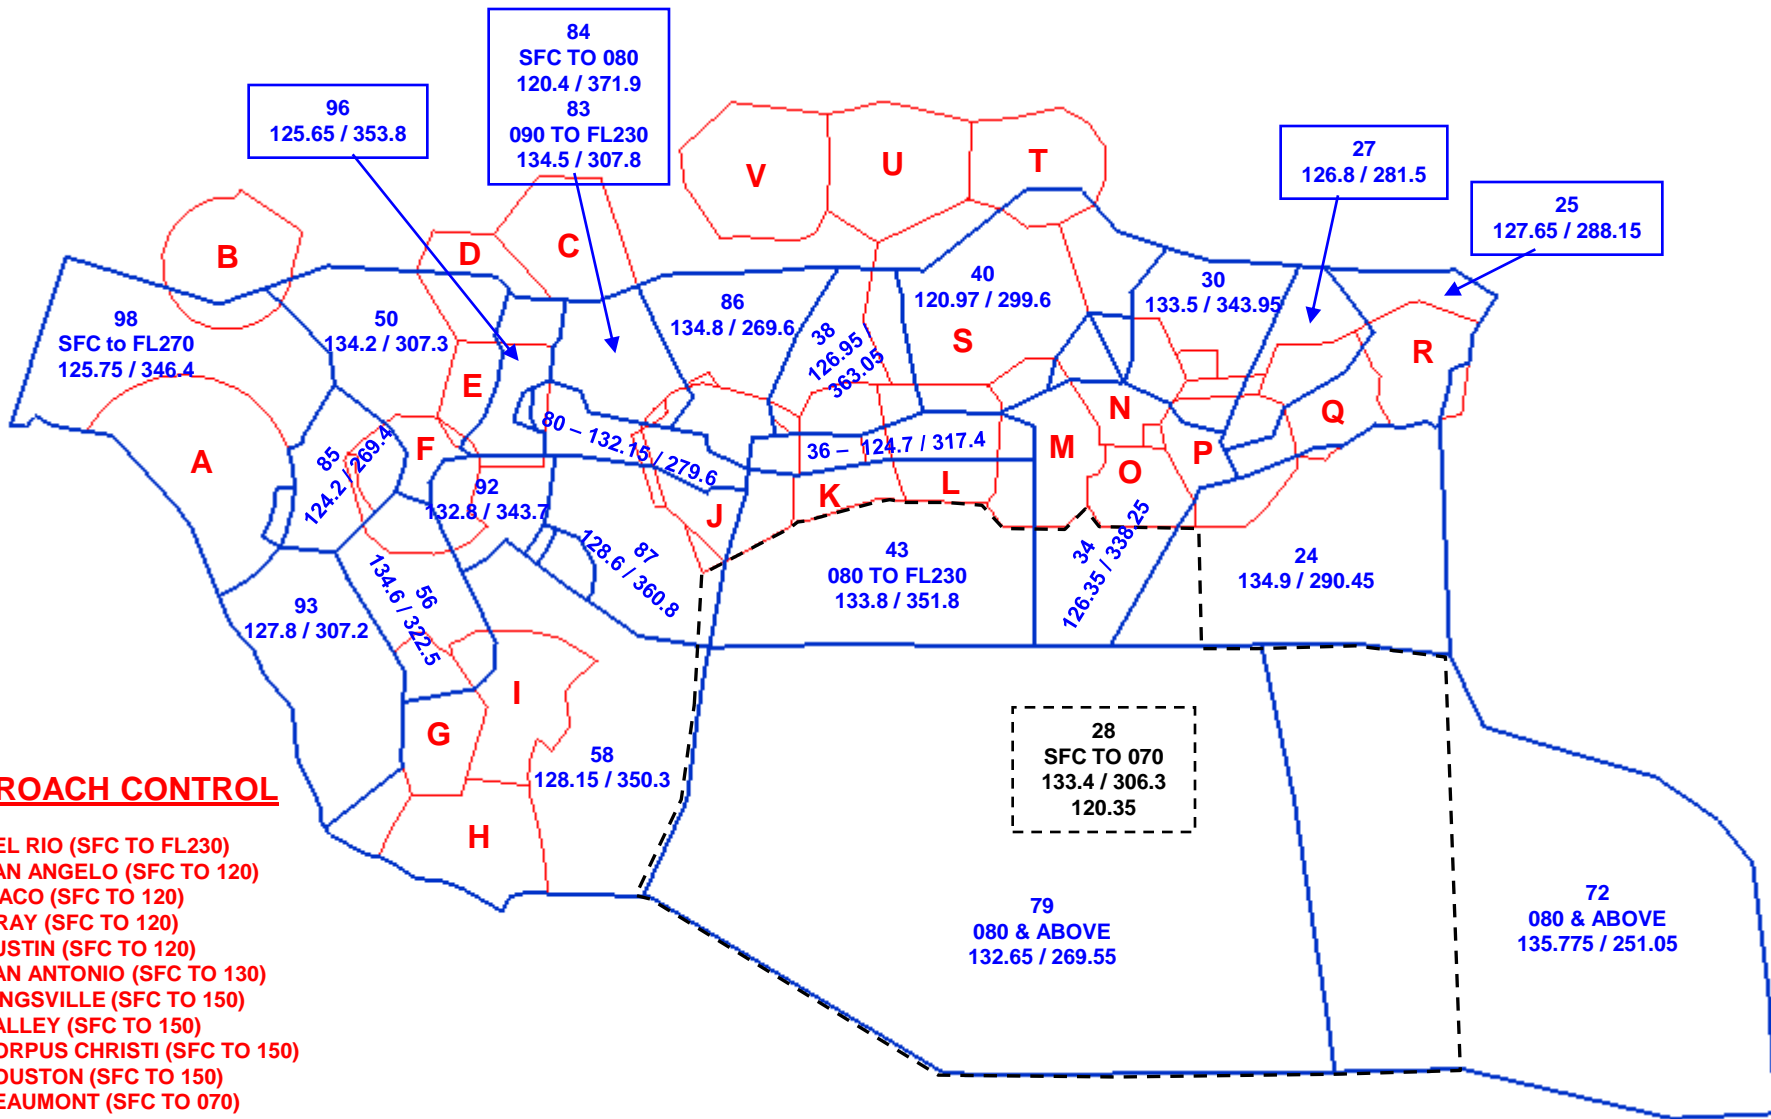

**168,000
SQUARE MILES
DOMESTIC**

ZHU

**109,000
SQUARE MILES
OCEANIC**

ZHU HIGH ALTITUDE SECTORS FL240 & Above (Except as Noted)

ZHU LOW ALTITUDE SECTORS

SFC to FL230 (Except as noted)