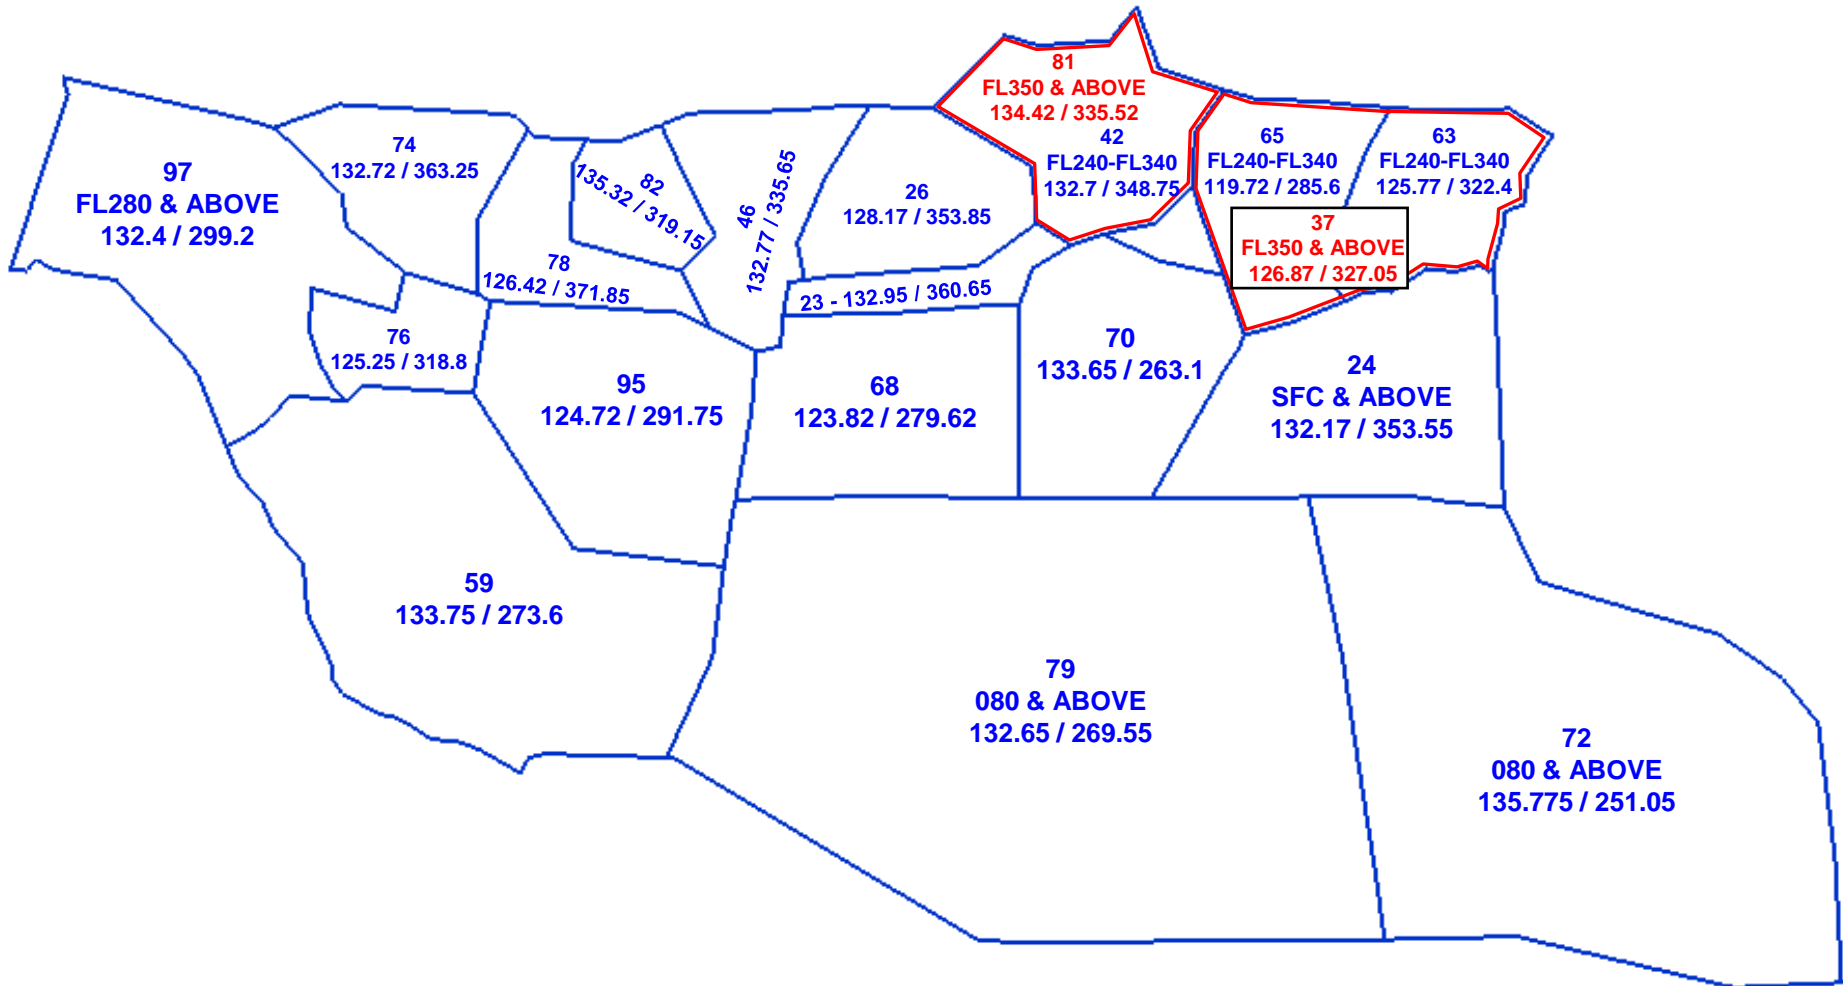

**168,000
SQUARE MILES
DOMESTIC**

ZHU

**109,000
SQUARE MILES
OCEANIC**

ZHU HIGH ALTITUDE SECTORS FL240 & Above (Except as Noted)

ZHU LOW ALTITUDE SECTORS

SFC to FL230 (Except as noted)