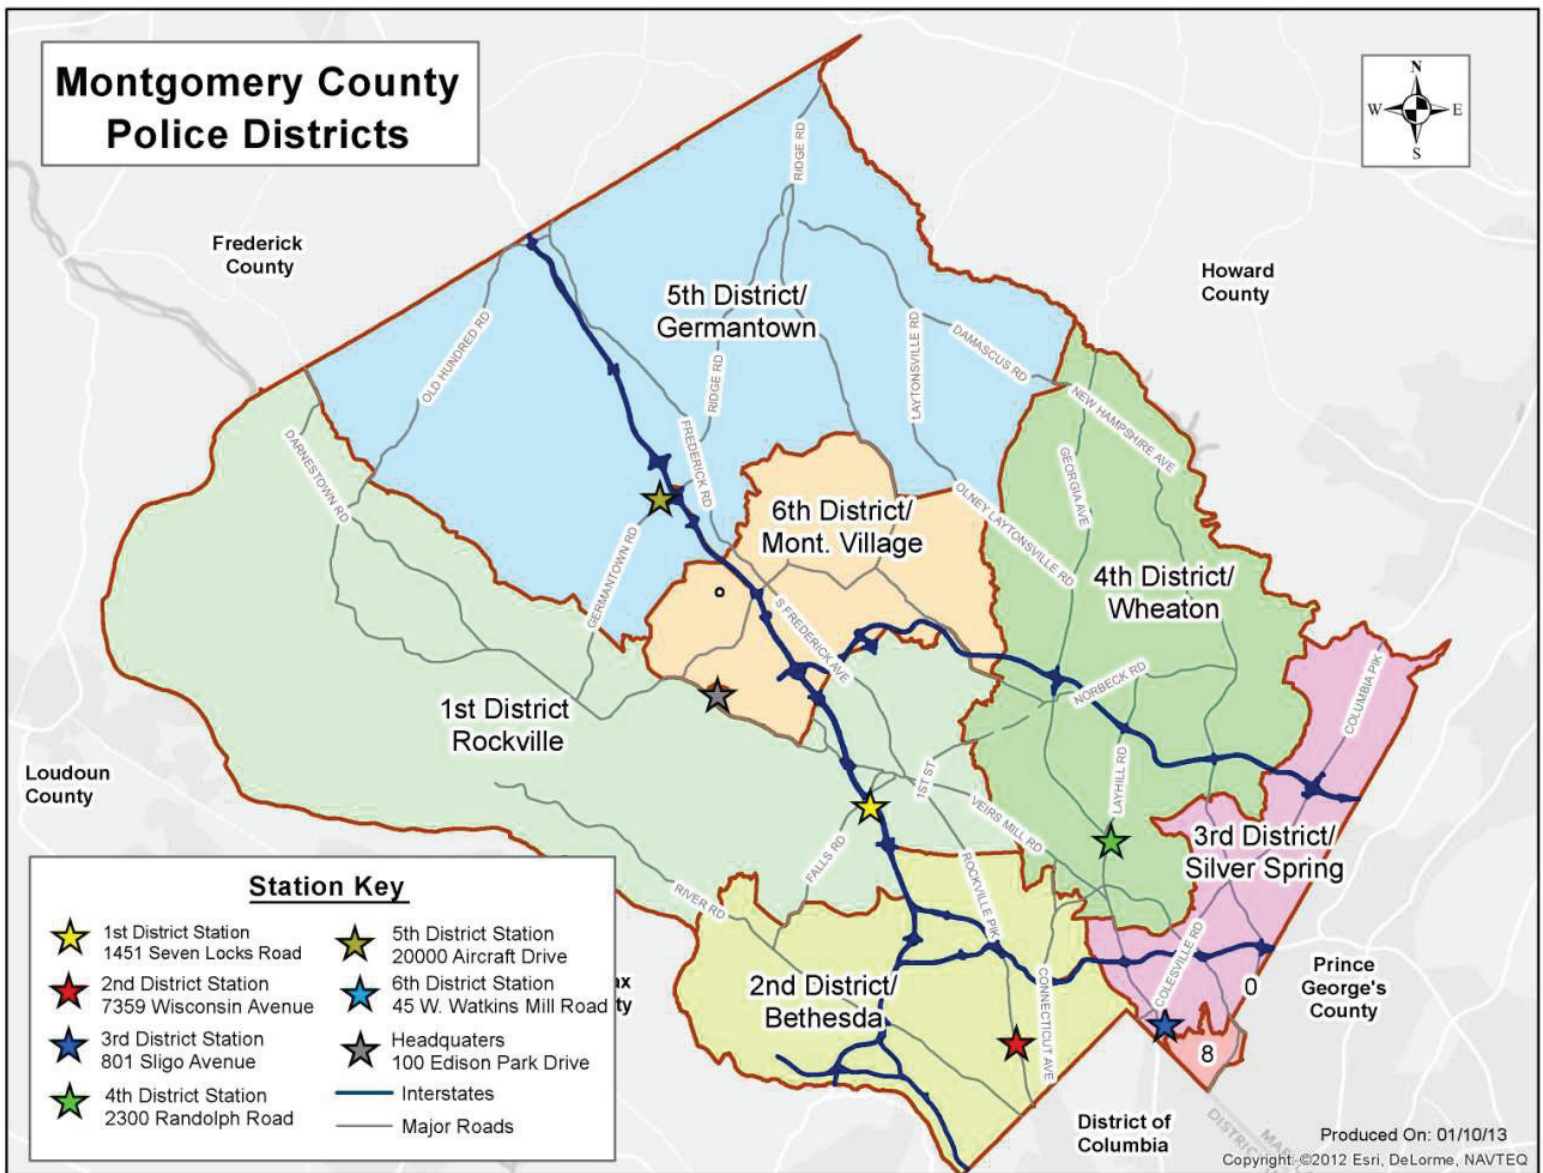

Montgomery County Police Districts

Station Key

- | | |
|---|---|
| ★ 1st District Station
1451 Seven Locks Road | ★ 5th District Station
20000 Aircraft Drive |
| ★ 2nd District Station
7359 Wisconsin Avenue | ★ 6th District Station
45 W. Watkins Mill Road |
| ★ 3rd District Station
801 Sligo Avenue | ★ Headquarters
100 Edison Park Drive |
| ★ 4th District Station
2300 Randolph Road | — Interstates |
| | — Major Roads |

District of
Columbia

Produced On: 01/10/13
Copyright: ©2012 Esri, DeLorme, NAVTEQ