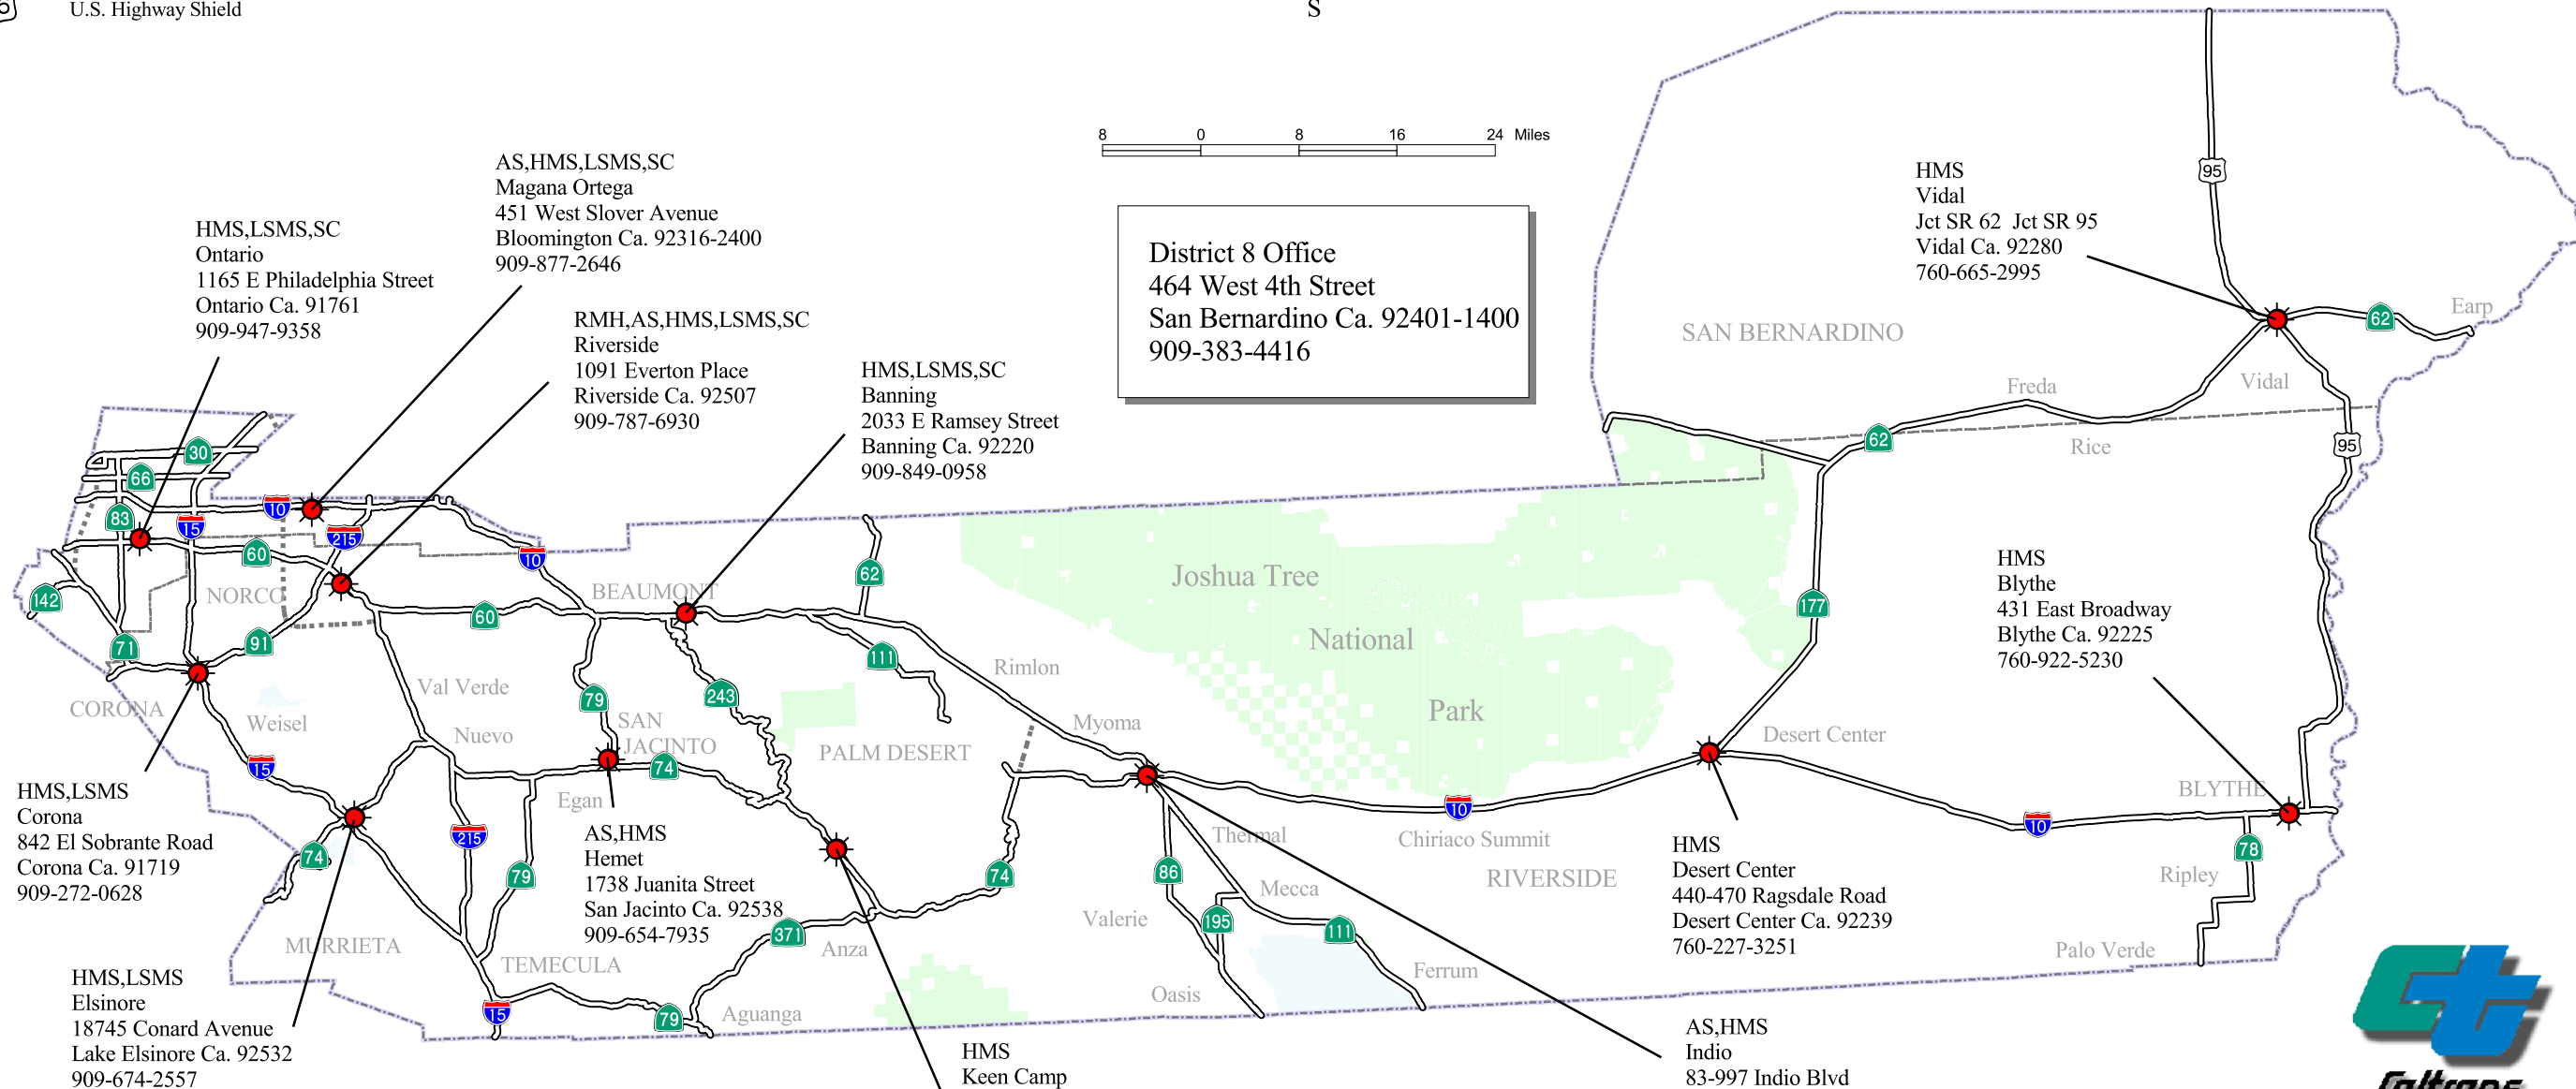

8 0 8 16 24 Miles

District 8 Office
464 West 4th Street
San Bernardino Ca. 92401-1400
909-383-4416