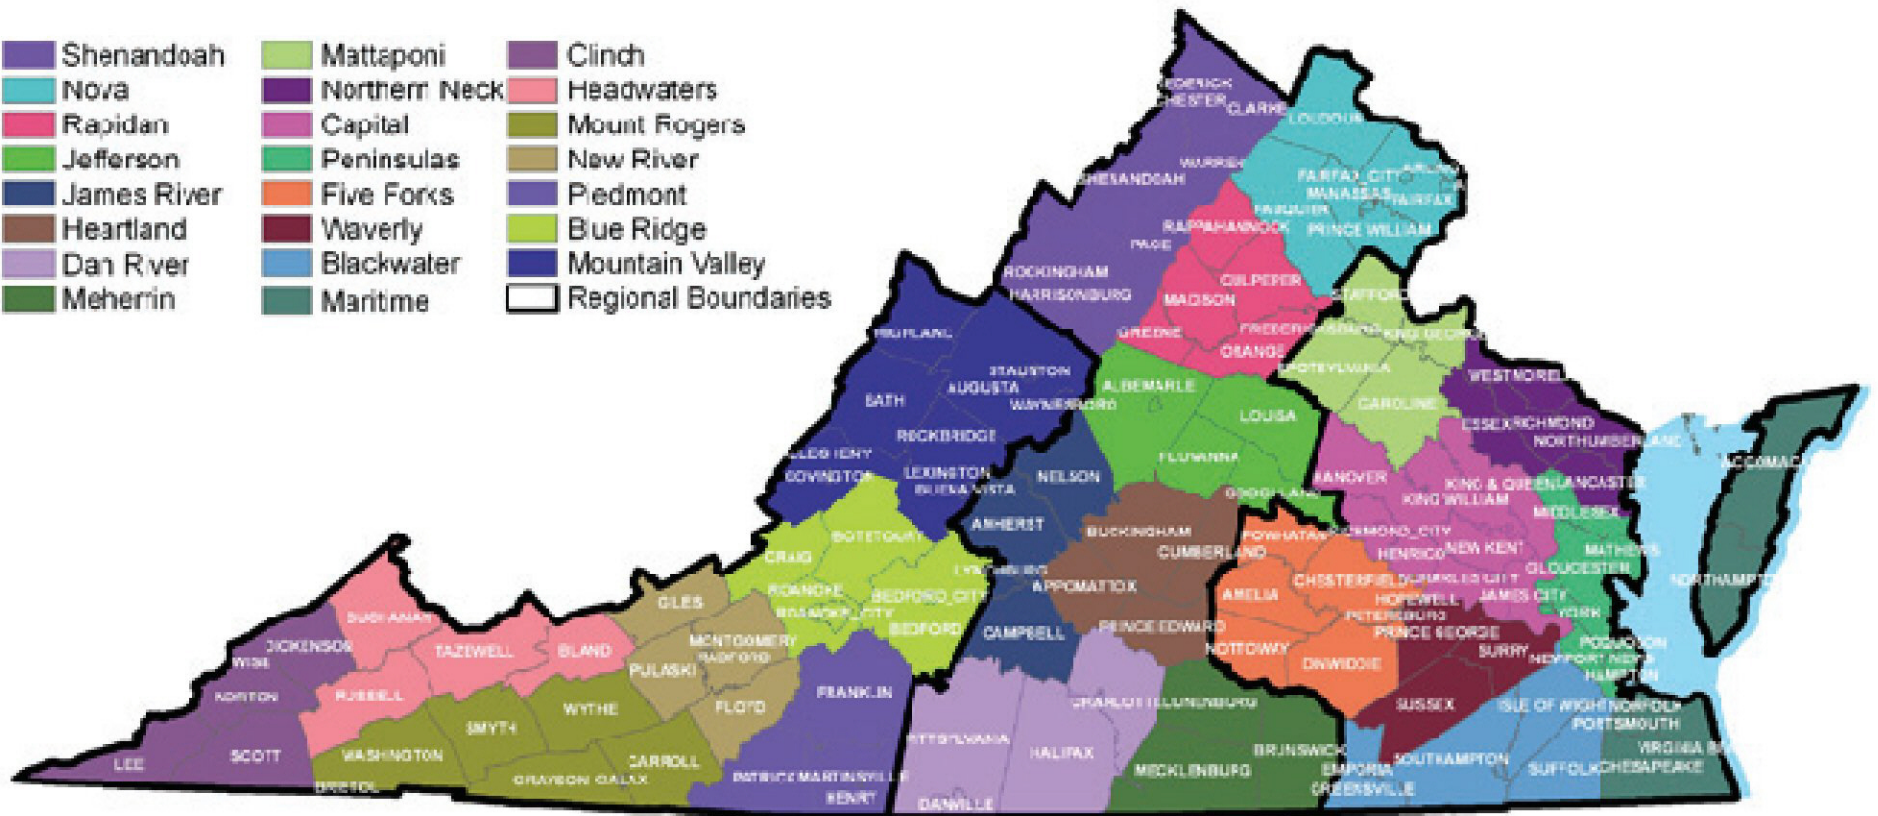

# VDOF Service Areas

- |             |               |                     |
|-------------|---------------|---------------------|
| Shenandoah  | Mattaponi     | Clinch              |
| Nova        | Northern Neck | Headwaters          |
| Rapidan     | Capital       | Mount Rogers        |
| Jefferson   | Peninsulas    | New River           |
| James River | Five Forks    | Piedmont            |
| Heartland   | Waverly       | Blue Ridge          |
| Dan River   | Blackwater    | Mountain Valley     |
| Meherrin    | Maritime      | Regional Boundaries |

Western Region

Central Region

Eastern Region