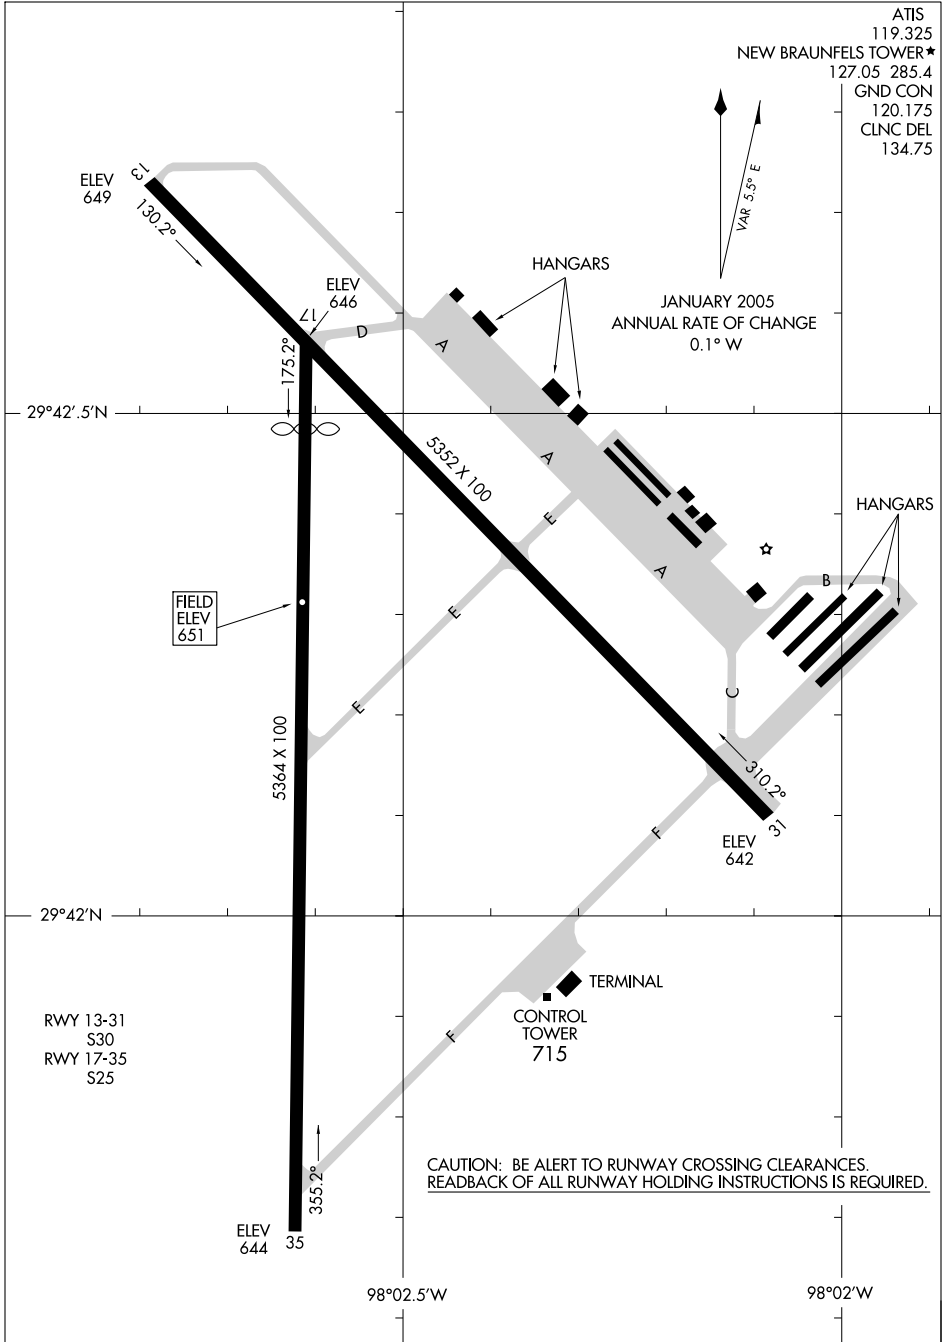

09071

AIRPORT DIAGRAM

AL-6080 (FAA)

NEW BRAUNFELS MUNI (BAZ)
NEW BRAUNFELS, TEXAS

SC-3, 22 OCT 2009 to 19 NOV 2009

SC-3, 22 OCT 2009 to 19 NOV 2009

AIRPORT DIAGRAM

09071

NEW BRAUNFELS, TEXAS
NEW BRAUNFELS MUNI (BAZ)