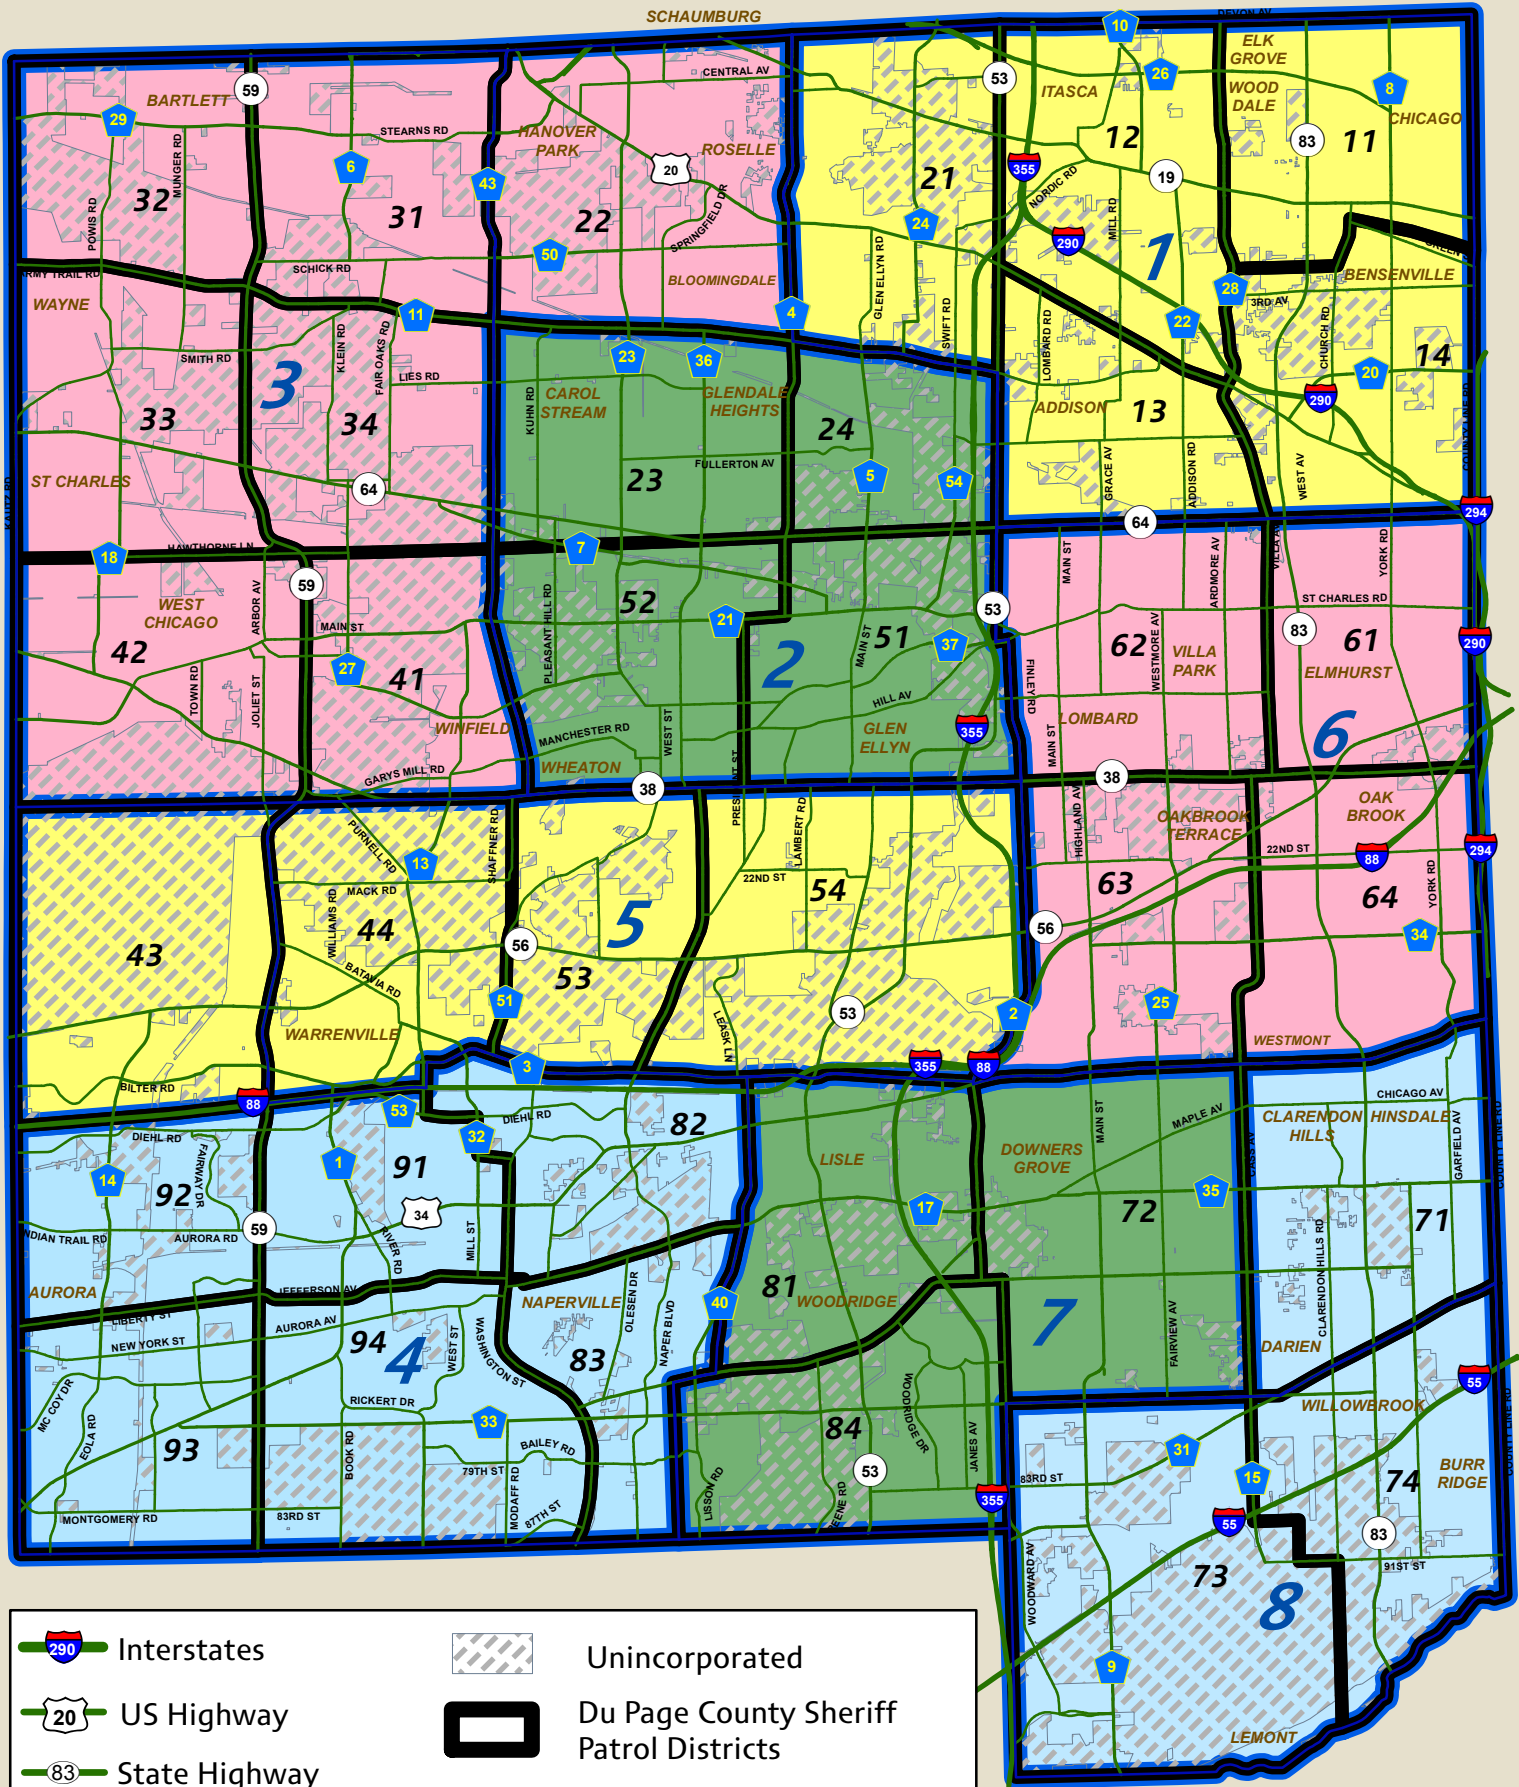

DuPage County Sheriff Patrol Beats

	Interstates		Unincorporated
	US Highway		Du Page County Sheriff Patrol Districts
	State Highway		Du Page County Sheriff Patrol Beats
	County Highway		
	Major Thoroughfare		

Map Produced by:
DuPage County GIS
January 25, 2011

0 0.5 1 2
Miles

N